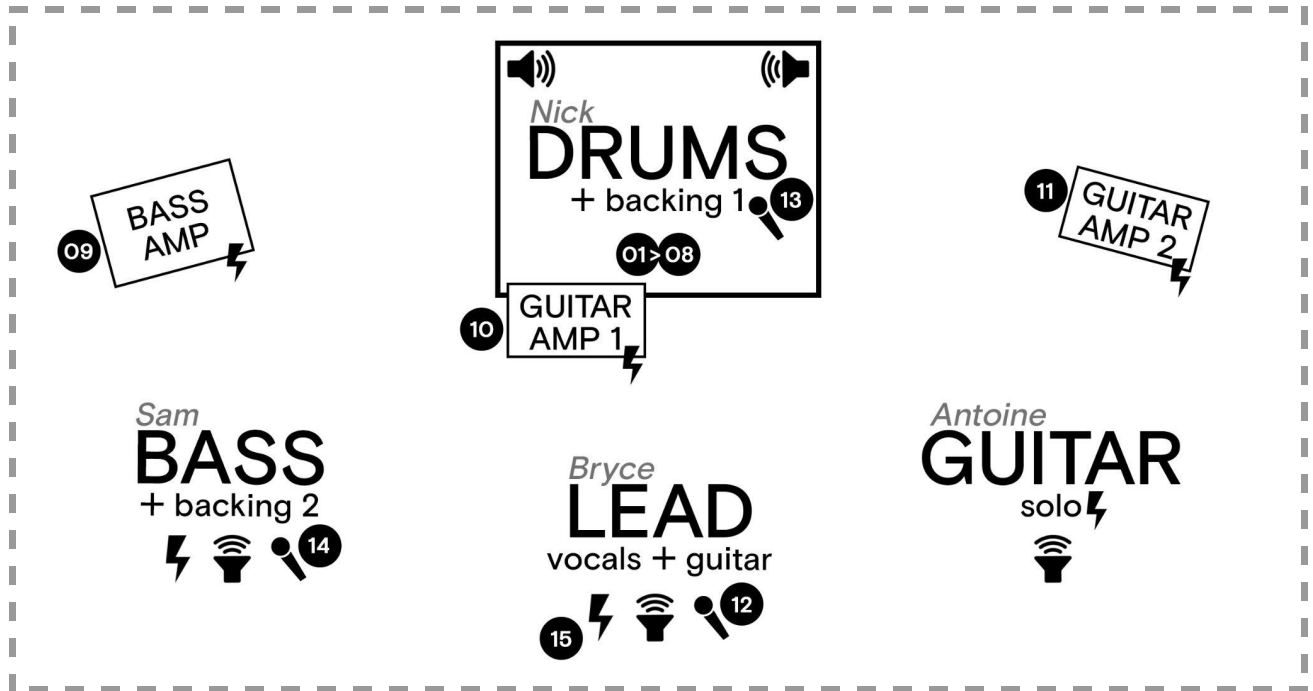

hollywood bedsheets

STAGE PLAN

TECHNICAL RIDER

LINE	SOURCE	MIC/DI
01	Kick	D112
02	Snare	SM57
03	Snare bottom	SM57
04	Hi-hat	C451
05	Rack tom	E607
06	Floor tom	E607
07	Overhead 1	C451
08	Overhead 2	C451
09	Bass amp	DI
10	Guitar amp 1	SM57
11	Guitar amp 2	SM57
12	Lead vocals	SM58
13	Backing 1	SM58
14	Backing 2	SM58
15	Speech/fx	DI