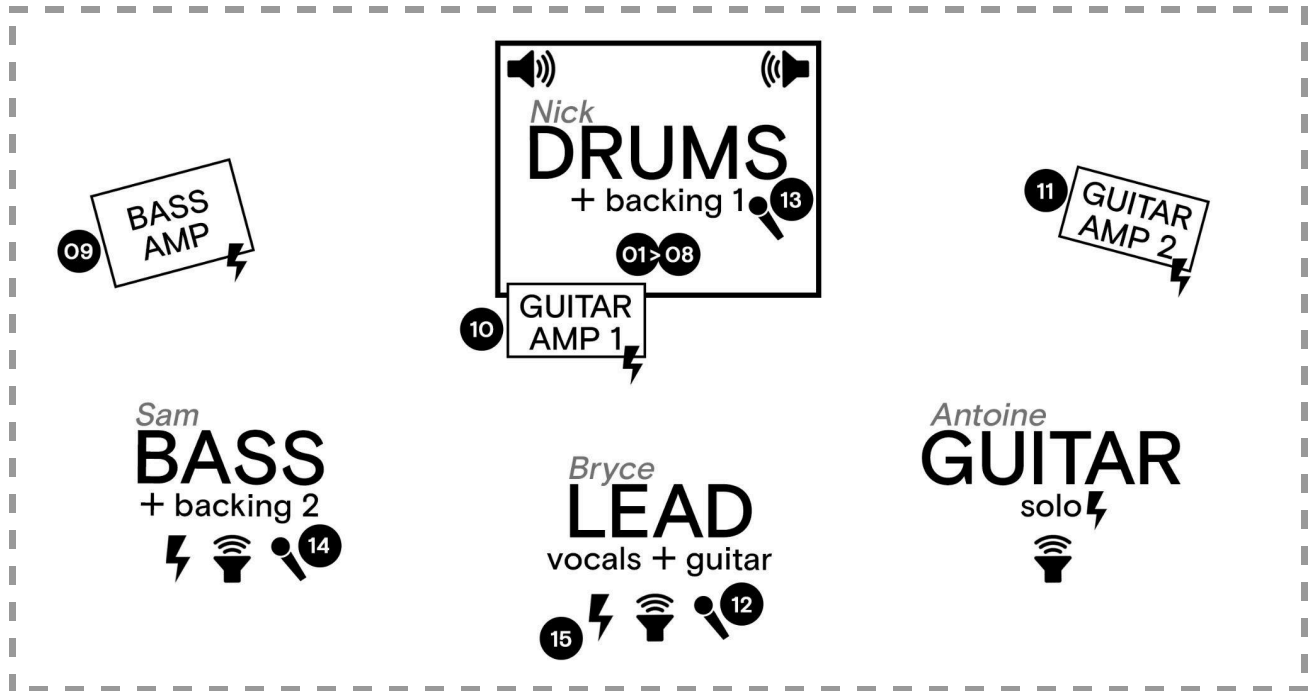

hollywood bedsheets

STAGE PLAN

TECHNICAL RIDER

LINE	SOURCE	MIC/DI
01	Kick	D112
02	Snare	SM57
03	Snare bottom	SM57
04	Hi-hat	C451
05	Rack tom	E607
06	Floor tom	E607
07	Overhead 1	C451
08	Overhead 2	C451
09	Bass amp	DI
10	Guitar amp 1	SM57
11	Guitar amp 2	SM57
12	Lead vocals	SM58
13	Backing 1	SM58
14	Backing 2	SM58
15	Speech/fx	DI